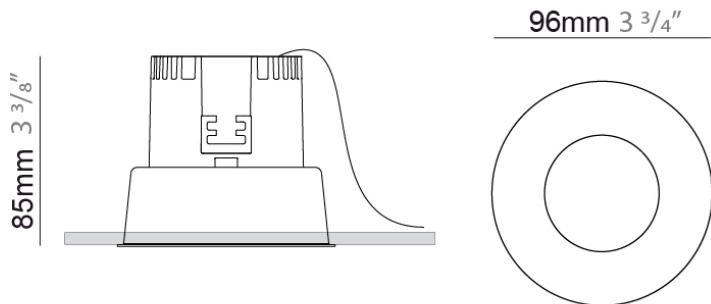

DIXIT RA8 RECESSED

L5600421

PROJECT

TYPE

NOTES

QUANTITY

DATE

GENERAL

Series: Dixit

Subseries: Dixit RA8

Brand: Ivela

Division: Architectural

Mounting Type: Recessed

Mounting Location: Ceiling

Subcategory: Downlight

PHYSICAL

Shape: Round

Diameter (mm): 96

Diameter (in): 3 3/4

Height (mm): 85

Height (in): 3 3/8

Min. Recessing Depth (mm): 125

Min. Recessing Depth (in): 4 15/16

Light Distribution: Direct

Weight (kg): 0.5

Weight (lbs): 1.1

Diffuser: Clear Polycarbonate

Fixture Finish: MWH

Fixture Material: Aluminum Die Cast

Cut-out Measurements: 92mm (3 5/8")

ELECTRICAL

Input Wattage Range: 1 - 9 W

Lamp Type: LED

Total Output Wattage (W): 6.5

Driver Included: No

Driver Location: Recessed Housing

Housing: See components

Constant Current (MA): 250

LED

Color Temperature (°K): 3000

CRI: >80 CRI

Lamp Life (hrs): 50000

OPTICAL

Reflector°: 25

RATINGS AND CERTIFICATIONS

IP rating: IP44